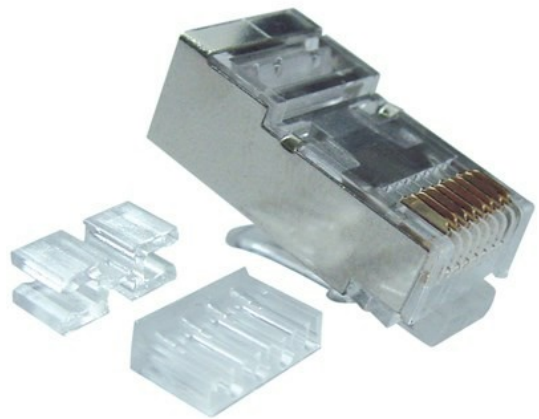

## 182102 - RJ45-RM-C6A-A

RJ Connectoren

Package type: BG á 100 pce

/productimages/182102.jpg

PRODUCT SPECIFICATIONS:

Model	Plug
Type of connector	RJ45 8(8)
Screened	Yes
Category	6A (TIA)
Connection type	Crimp
Special tool necessary	No
Suitable for round cable	Yes
Suitable for flat cable	No
Suitable for solid conductors	Yes
Suitable for flexible core	Yes
Colour	Transparent
Housing material	Polycarbonate (PC)
Yes	
Yes	