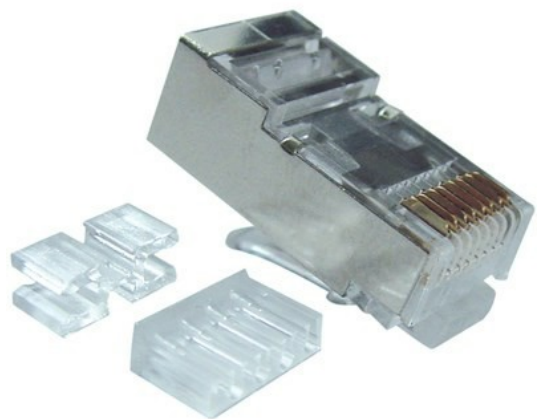

Klemko Techniek B.V.
Phone: +31 (0)880023300
E-mail: info@klemko.nl

klemko®

183269 - RJ45ROMAC6A

RJ Connectoren

Package type: BX á 25 pce

/productimages/183269.jpg

PRODUCT SPECIFICATIONS:

Model	Plug
Type of connector	RJ45 8(8)
Screened	Yes
Category	6
Connection type	Crimp
Special tool necessary	Yes
Suitable for round cable	Yes
Suitable for flat cable	No
Suitable for solid conductors	Yes
Colour	Transparent
Housing material	Polycarbonate (PC)
Yes	
Yes	