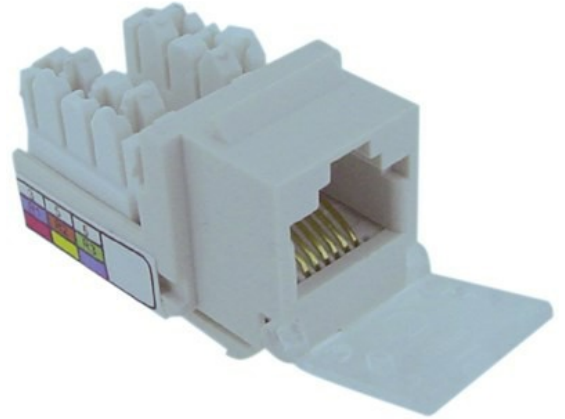

Klemko Techniek B.V.
Phone: +31 (0)880023300
E-mail: info@klemko.nl

klemko®

/productimages/183290.jpg

Chassisdelen - Keystone

Package type: BG á 5 pce

PRODUCT SPECIFICATIONS:

Model	Bus (jack)
Type of connector	RJ12 6(6)
Screened	No
Category	5E
Connection type	110
Special tool necessary	Yes
Colour	White
Housing material	Polycarbonate (PC)
Yes	
Yes	
Min. AWG-size	Other
Max. AWG-size	24