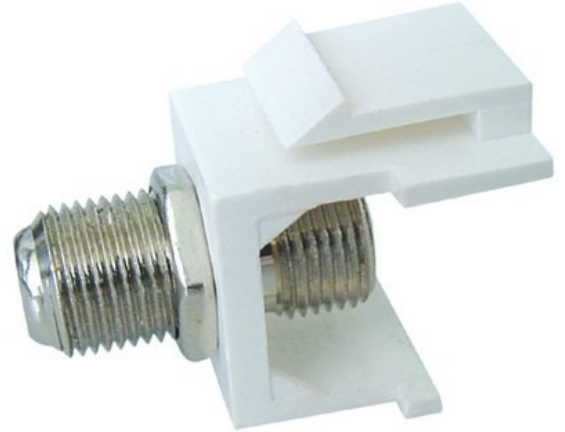

# klemko®

/productimages/183475.jpg

**Modulaire Wandcontactdoos**

Package type: CT á 10 pce

**PRODUCT SPECIFICATIONS:**

Surface mounting	No
Duct installation	No
Floor box/sub-floor mounted	No
Type of fastening	Screwing
Type of connector	Other
With buses/couplings	No
Suitable for number of connectors	1
Category	Other
Colour	White
Shielded buses	No
Shielded housing	No
Separate earthing connection	No
With label space	No
Compatible with third-party covers	No
Separate strain relief	No
Outlet direction	Straight
With dust cover	No
Mechanical coding	No
Colour coding	No
With terminal resistor	No
Flush-mounted installation	No
Yes	
Connector	F-Connector